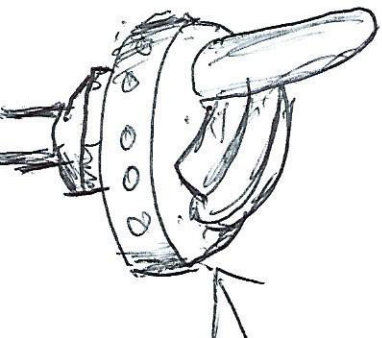

MISSING PARTS TO PHOTO *John RAYSON*

ROTATING FINGER DIALER

SINGLE RIGHT ARM WITH SINGLE DIGIT ROTATING DIALER

OLD TELEPHONE DIALER SET IN STAINLESS

HEAD WITH REAL INSET CAMERA EYES (CAREBY)

MAYBE TELSTRA LOGO ?